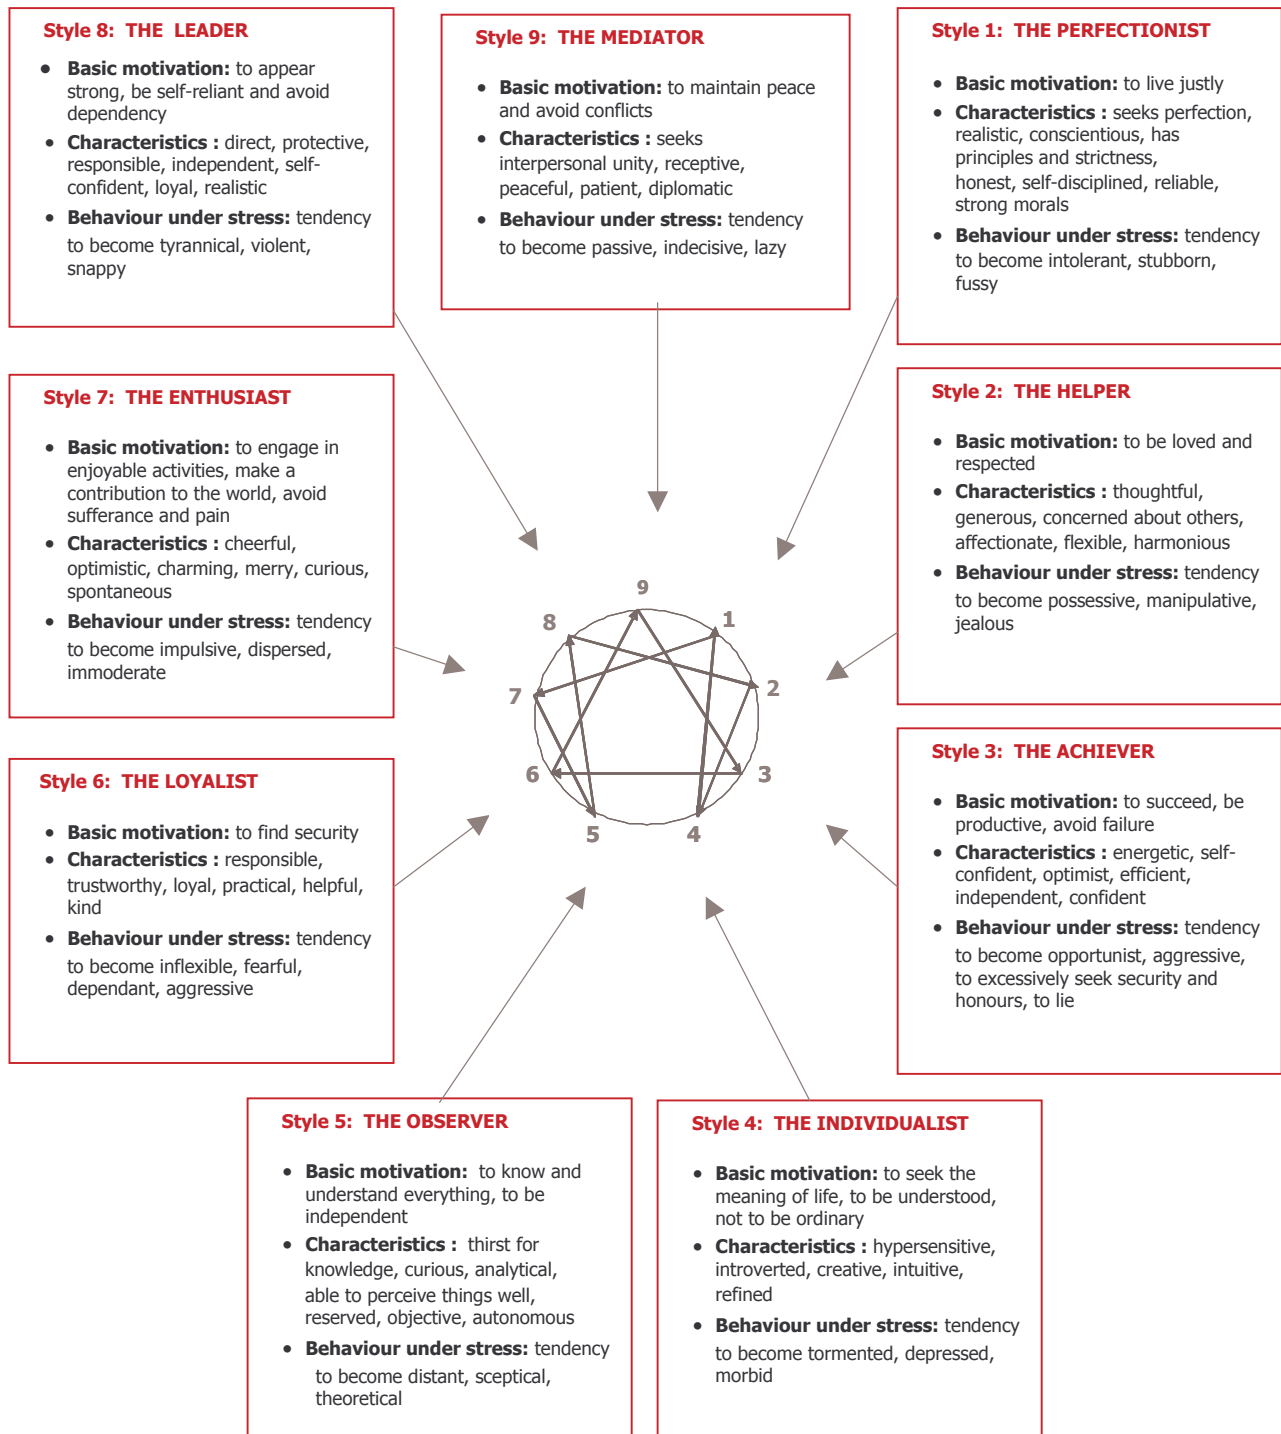

## General Tendencies of the nine Comportment Styles according to the Enneagram

**Legend:** —→ = Integration line (direction of effective positive development)